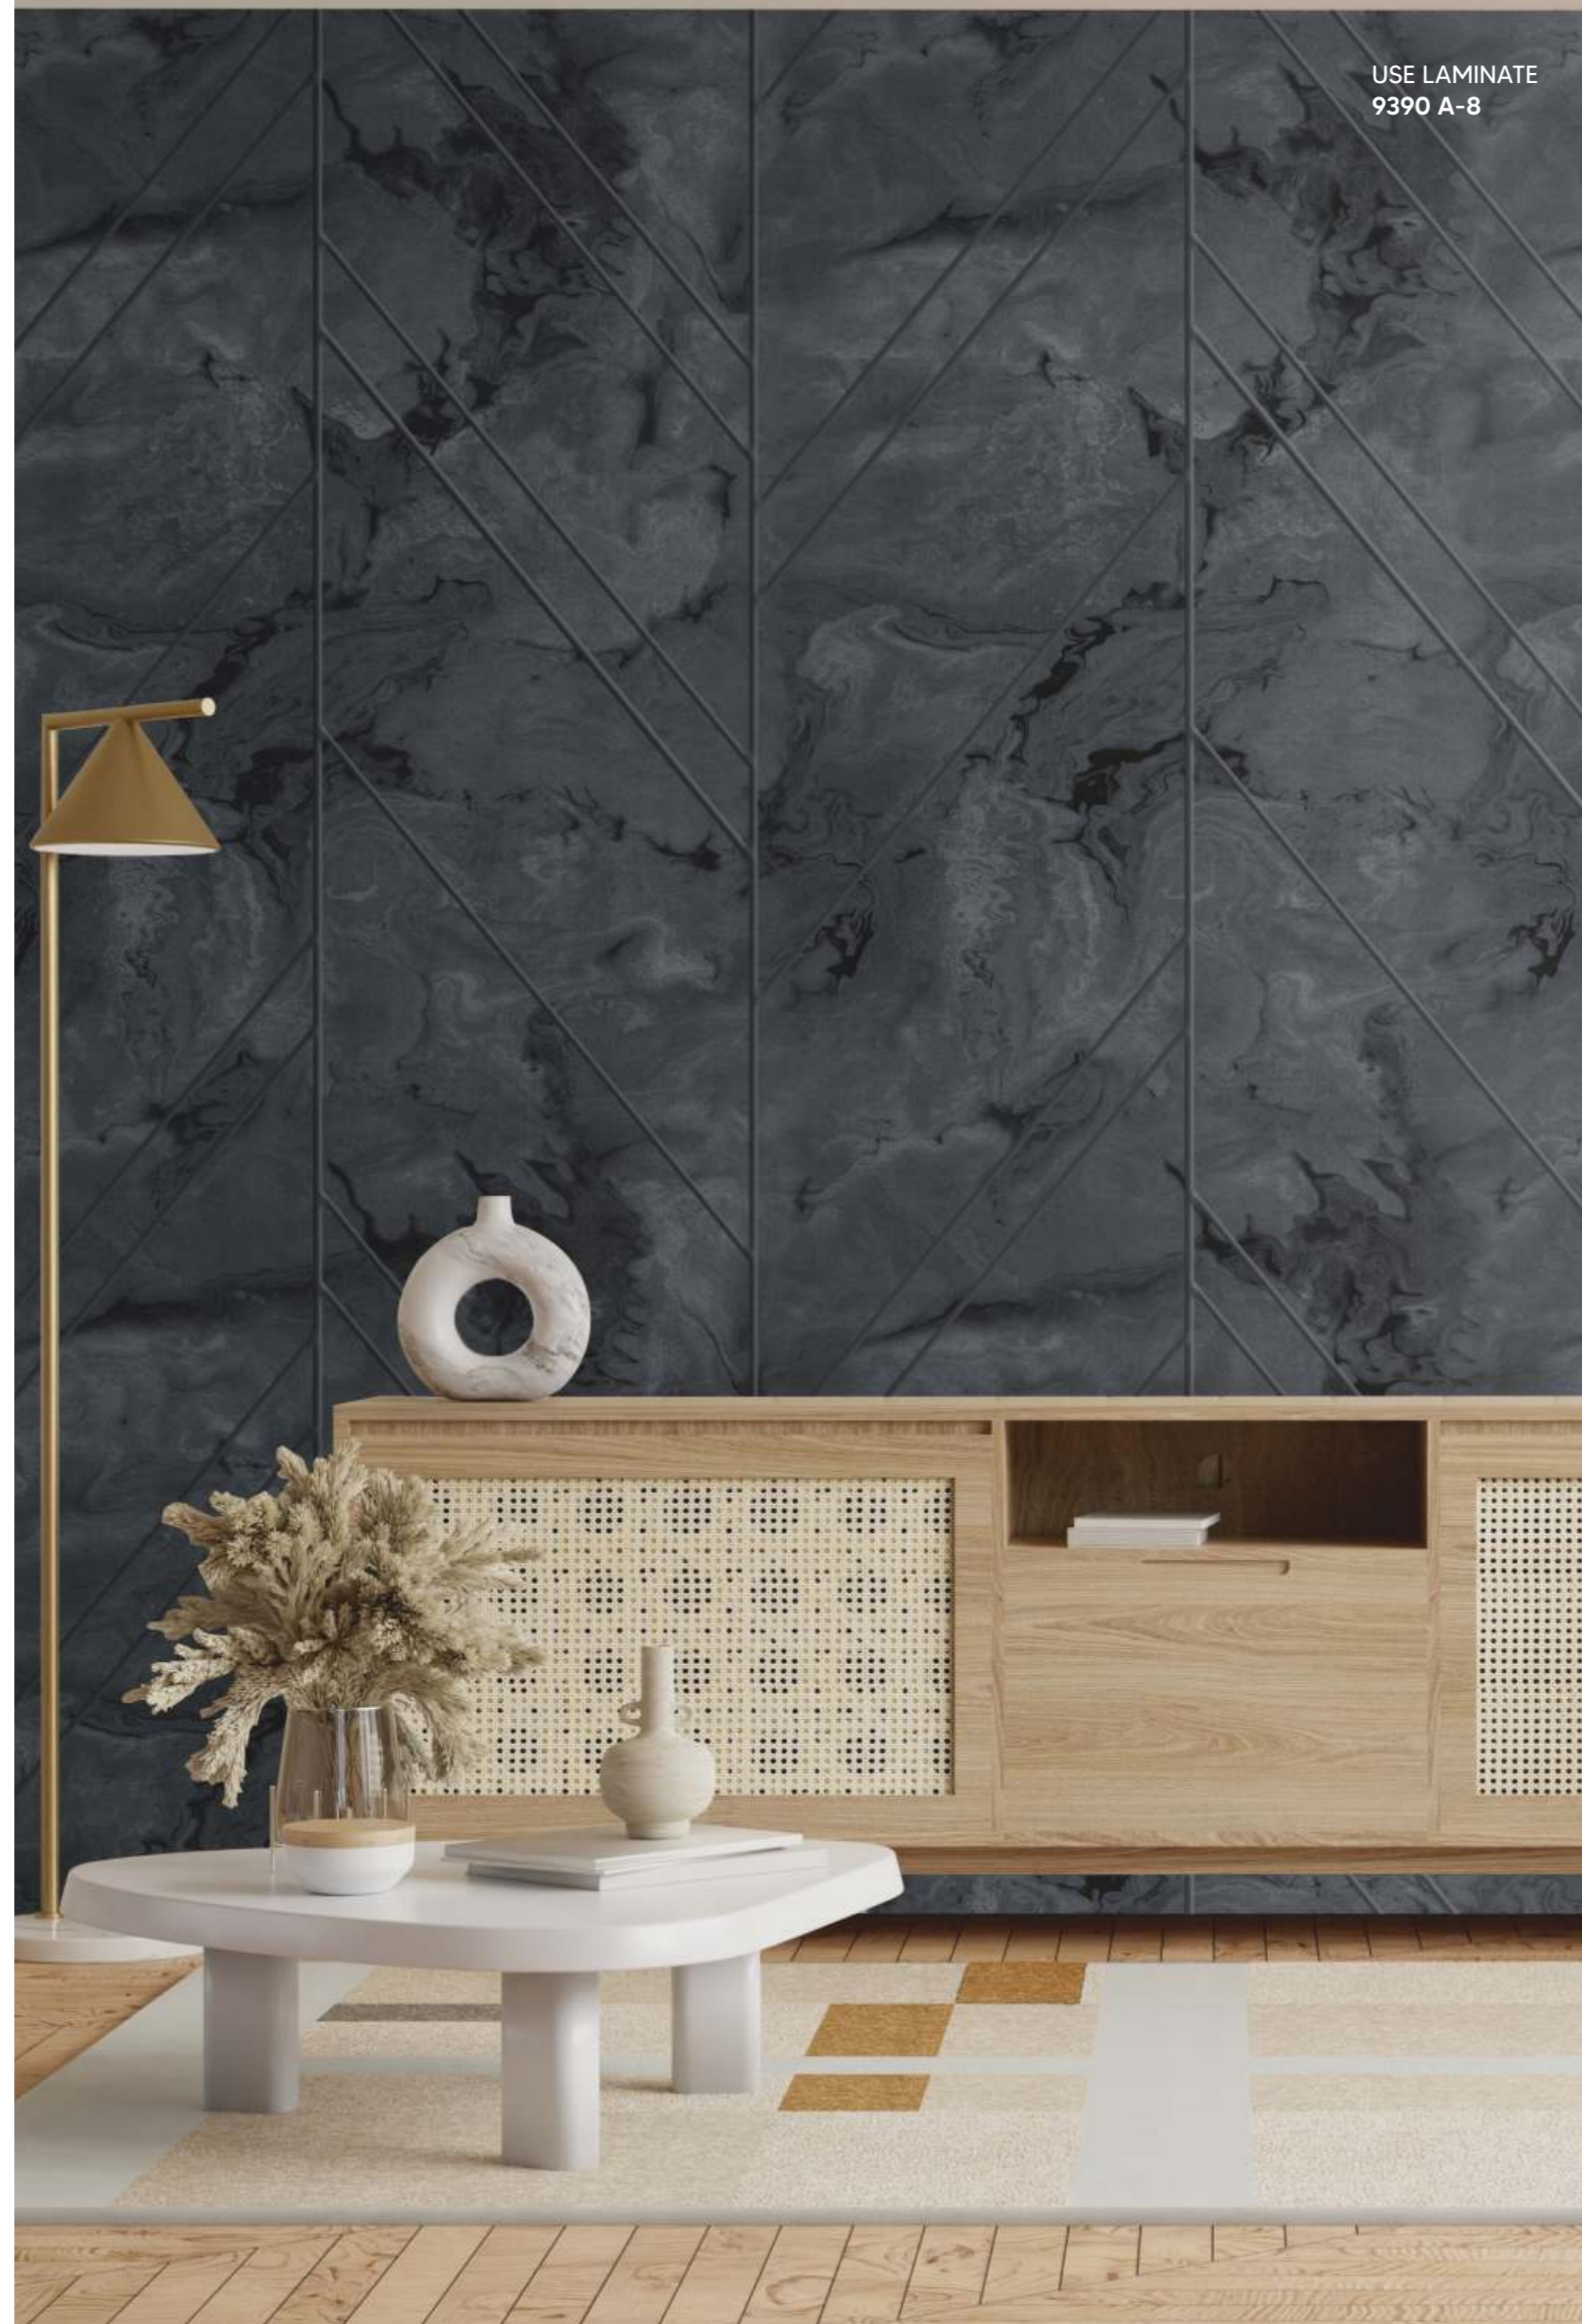

160 X 160 MM

9391 A-121 • LIGHT GREY MARBLE

MARBLE

170 X 340 MM

9389 A-8 • WHITE MARBLE

AMOUR

USE LAMINATE
9390 A-8

9390 A-8 • BLACK STONE METALLIC