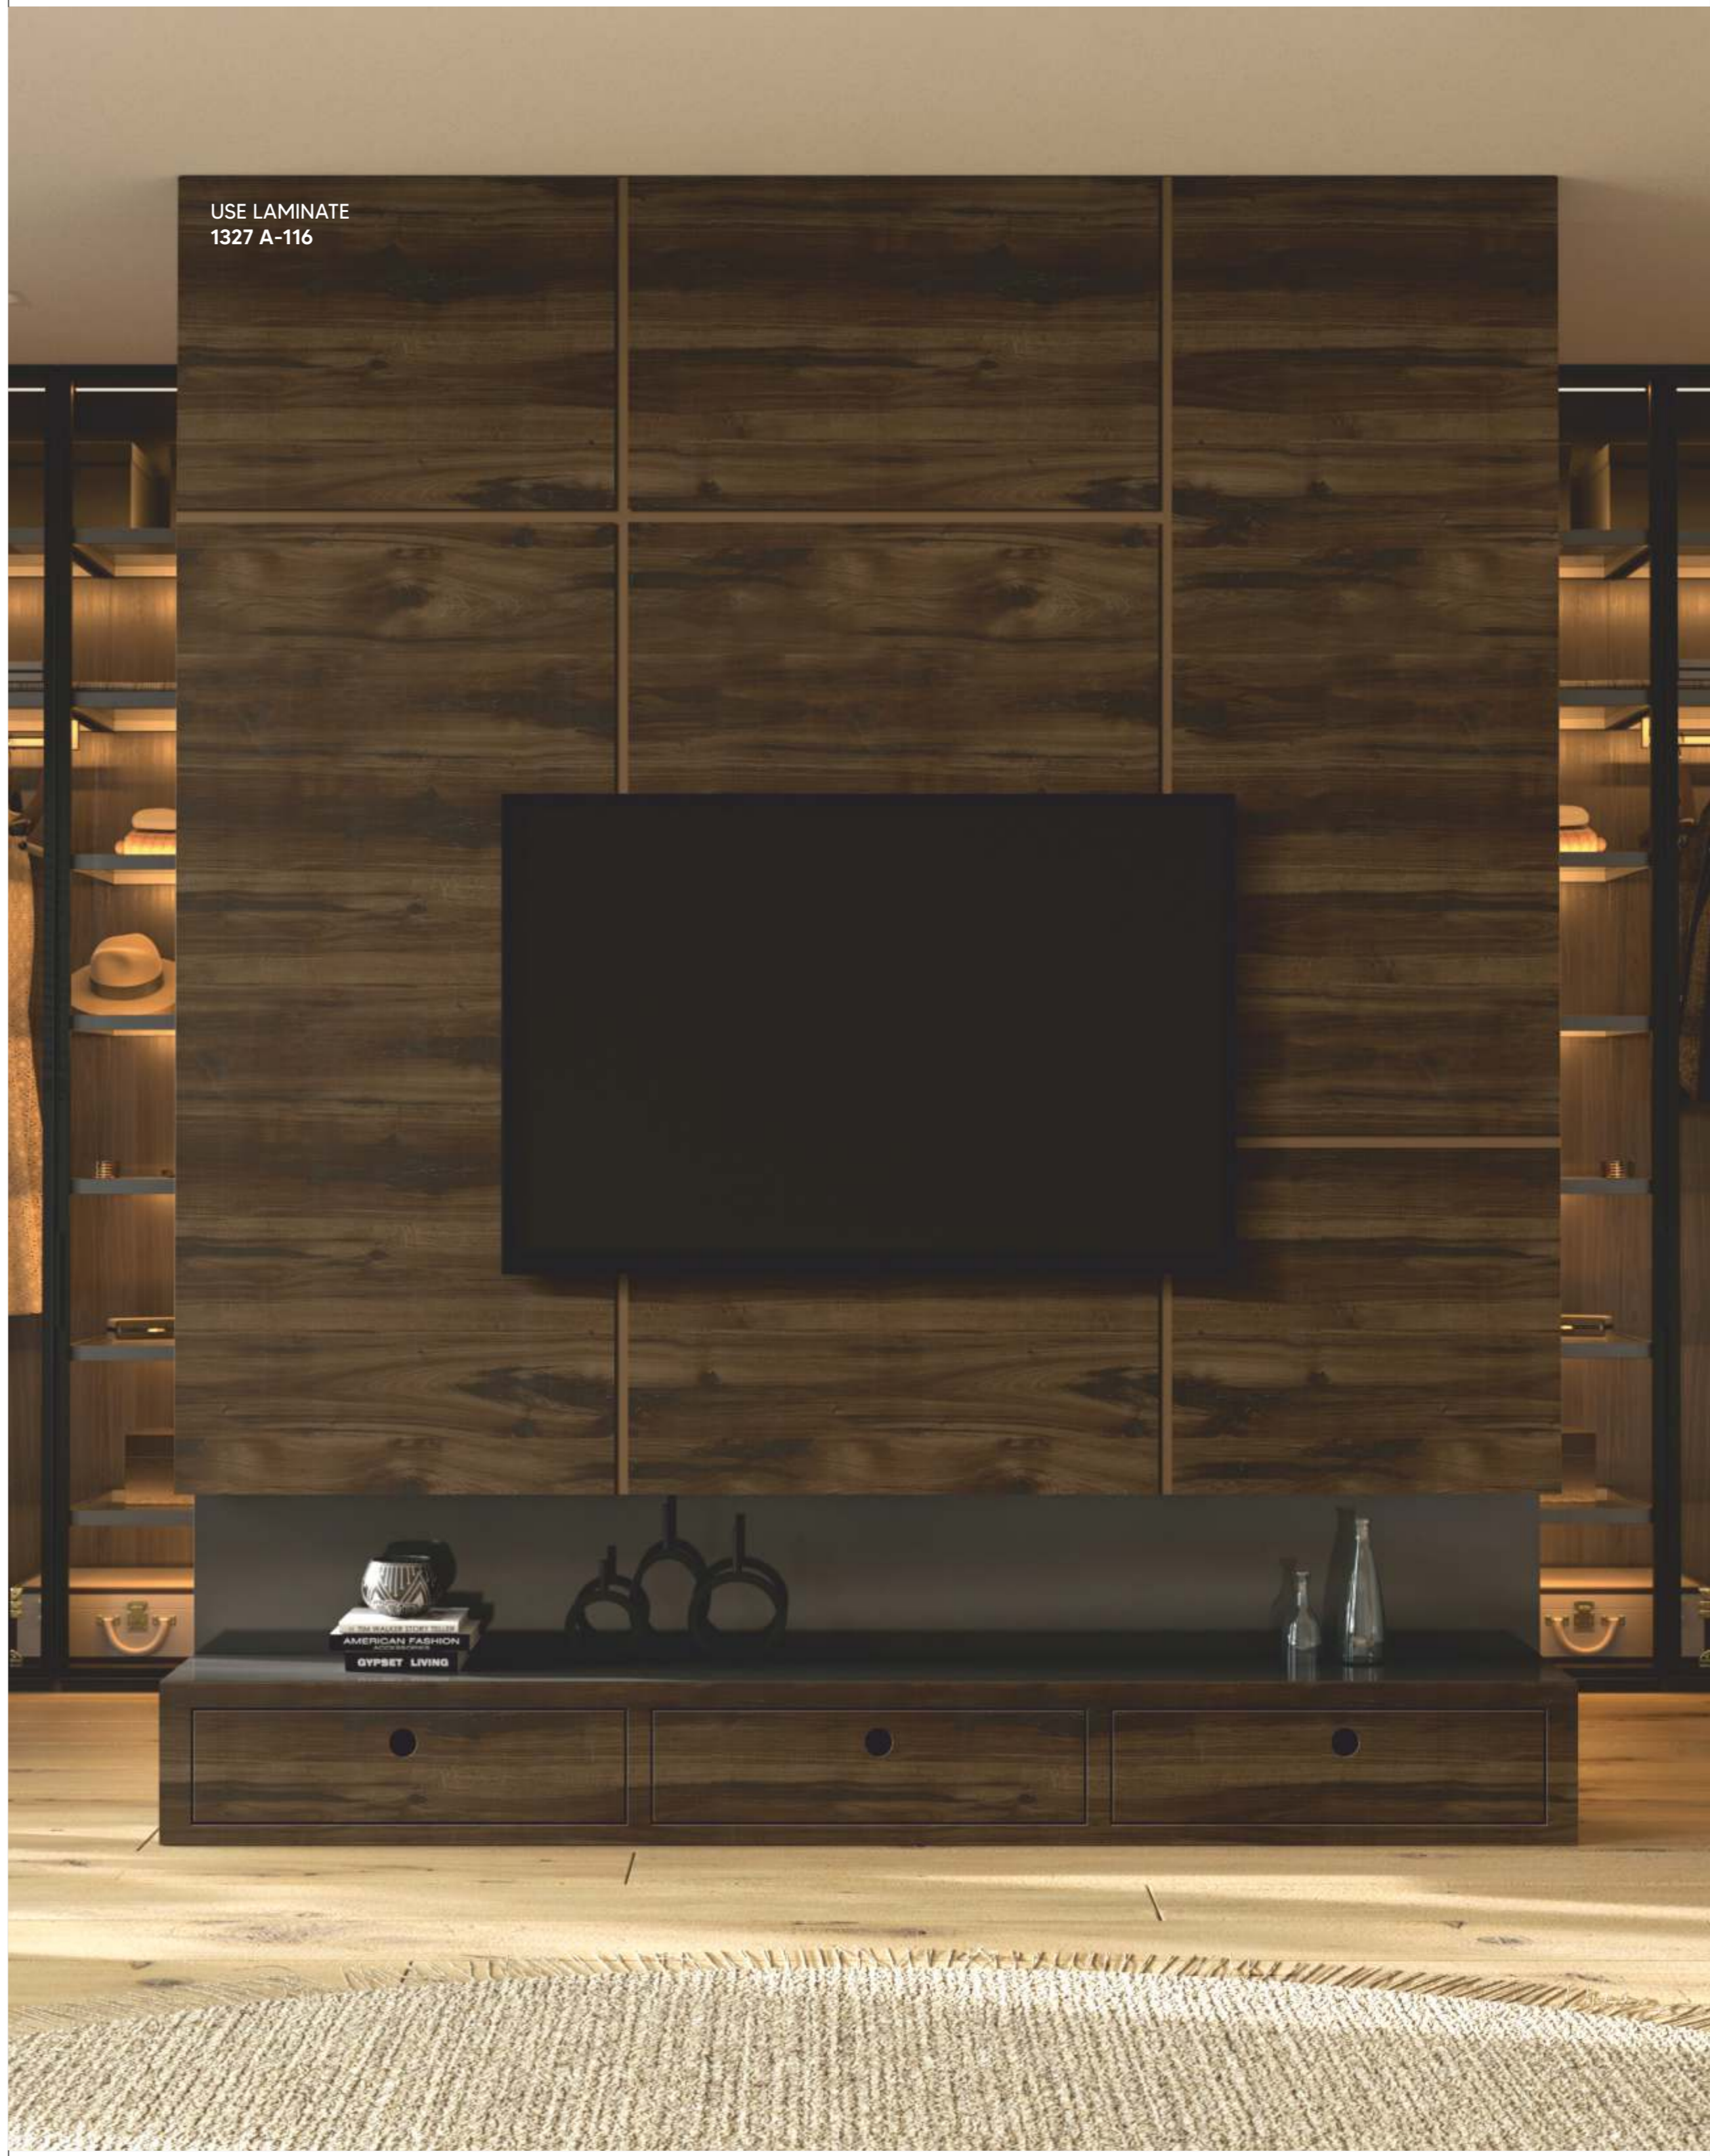

5277 A-192 • AGED OAK

5276 A-192 • NICHE OAK

5261 A-117 • CANADIAN WALNUT

STROBUS PINE

HZ 1327 A-116 • WEATHERED IRONWOOD

HZ 1326 A-116 • BLEACHED IRONWOOD

ALHAMBRA

9235 A-34 • PLANK WALNUT POLISHED